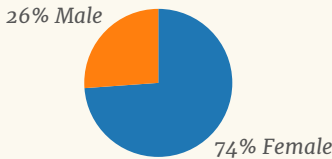

DEMOGRAPHIC PROFILER

Ever wanted to know the age profile of your audience?
Report on the ethnic diversity of your bookers to funders?
Need to discover whether your audiences have children at home?
Demographic Profiler puts the facts at your fingertips.

437

**PURPLE SEVEN BALLET
BOOKERS COMPLETED THE SURVEY**

Demographic Profiler is powered by the largest ever survey of UK theatregoers, with over half a million responses. Harness the power of this remarkable database to discover who your audience really is, so you can talk about them with authority.

GENDER