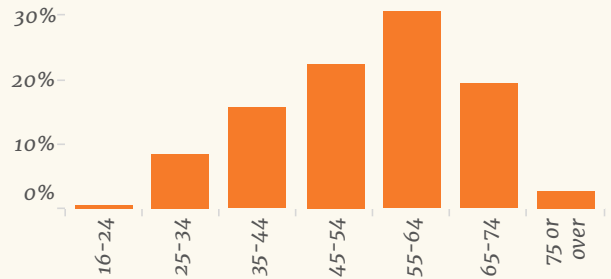

437

**PURPLE SEVEN BALLET
 BOOKERS COMPLETED THE SURVEY**

Demographic Profiler is powered by the largest ever survey of UK theatregoers, with over half a million responses. Harness the power of this remarkable database to discover who your audience really is, so you can talk about them with authority.

GENDER

AGE

CHILDREN AT HOME

ETHNICITY

DISABILITY