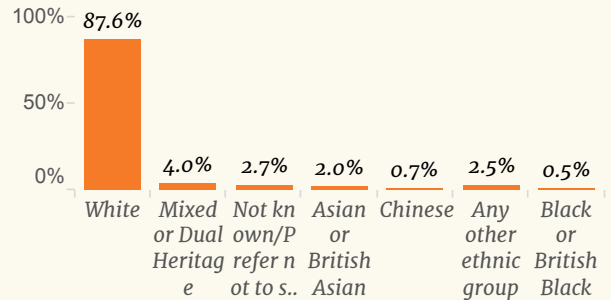

437

**PURPLE SEVEN BALLET
 BOOKERS COMPLETED THE SURVEY**

Demographic Profiler is powered by the largest ever survey of UK theatregoers, with over half a million responses. Harness the power of this remarkable database to discover who your audience really is, so you can talk about them with authority.

GENDER

AGE

CHILDREN AT HOME

ETHNICITY

DISABILITY