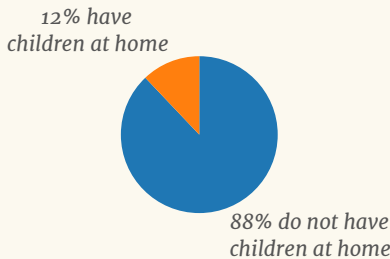

DEMOGRAPHIC PROFILER

Ever wanted to know the age profile of your audience?
 Report on the ethnic diversity of your bookers to funders?
 Need to discover whether your audiences have children at home?
Demographic Profiler puts the facts at your fingertips.

437

**PURPLE SEVEN BALLET
 BOOKERS COMPLETED THE SURVEY**

Demographic Profiler is powered by the largest ever survey of UK theatregoers, with over half a million responses. Harness the power of this remarkable database to discover who your audience really is, so you can talk about them with authority.

GENDER

AGE

CHILDREN AT HOME

ETHNICITY

DISABILITY